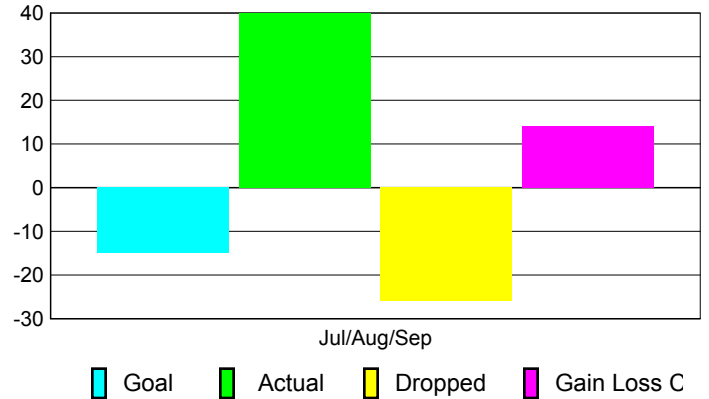

Membership Results 2010-2011

Goal, New, Dropped, Gain/Loss