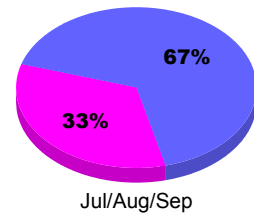

Membership Results
2010-2011

Membership
2009-2010

Month	Net Memb Goal	Actual New Memb	Actual Dropped Memb	Gain/Loss of Memb	Gain/Loss of Memb
Jul/Aug/Sep	-15	40	-26	14	-6
Totals	-15	40	-26	14	-6

Membership Results 2010-2011

Goal, New, Dropped, Gain/Loss

Comparison of Membership Gain/Loss

Current Year Compared to the Previous Year

Gender Comparison 2010-2011

■ Male ■ Female